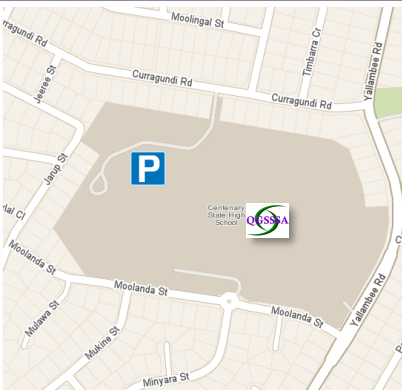

BADMINTON 2017

VENUE INFORMATION

IPSWICH GIRLS' GRAMMAR SCHOOL GYMNASIUM

Marion Walker Sports Complex | Corner Brisbane and Chermside Rds | Ipswich

Limited parking available on campus and in surrounding streets

SAT 14 OCTOBER: Senior B, Senior A, Open

SAT 28 OCTOBER: 8 C, 8 B, 8 A

CENTENARY STATE HIGH SCHOOL GYMNASIUM

1 Moolanda St | Jindalee

Parking via Curragundi Road entry only | No parking in Moolanda St entry